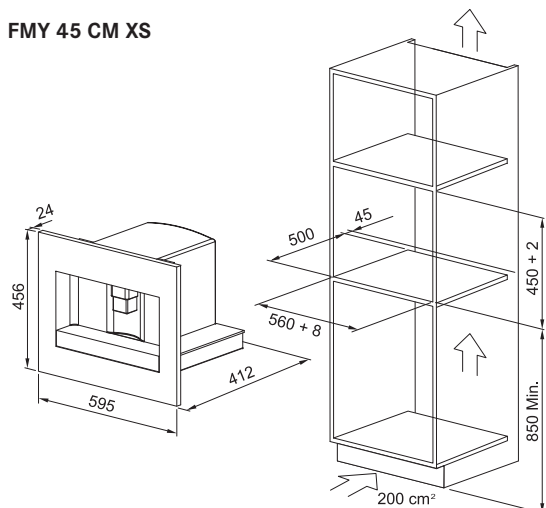

Vestavný kávovar Mythos

Vestavný kávovar FMY 45 CM XS a ohřívací zásuvka FMY 14 DRW XS

FMY 45 CM XS

FMY 45 CM XS + FMY 14 DRW XS

FMY 45 CM XS

131.0627.473

Cena **54 450 Kč (vč. DPH)**
45 000 Kč (bez DPH)
2 100 € (vr. DPH)