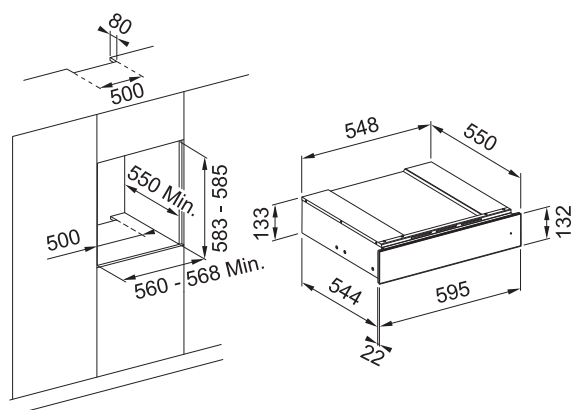

Vestavný kávovar Mythos

Vestavný kávovar FMY 45 CM XS a ohřívací zásuvka FMY 14 DRW XS

FMY 45 CM XS

FMY 45 CM XS + FMY 14 DRW XS

FMY 45 CM XS

131.0627.473

Cena **54 450 Kč (vč. DPH)**
45 000 Kč (bez DPH)
2 100 € (vr. DPH)