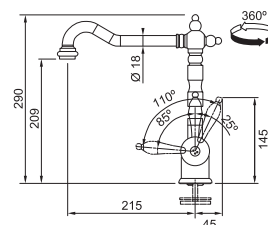

Kuchynské batérie

Informačné
video –
ECO kartuša

FS 2847.xxx LINA

FS 2847.031 LINA Chróm
FS 2847.901 LINA Matná čierna

CHRÓM
115.0728.473
.031

185 €

MATNÁ ČIERNÁ
115.0728.474
.901

199 €

Prevedenie **Chróm, Matná čierna**
Páková zmiešavacia
Tlaková, Otočná 360°
Pripojenie **Hadičky 45 cm**
Prietok vody **10,5 l/min. (3 bar)**

FS 2848.xxx LINA

FS 2848.031 LINA Chróm
FS 2848.901 LINA Matná čierna

CHRÓM
115.0728.476
.031

199 €

MATNÁ ČIERNÁ
115.0728.477
.901

249 €

Prevedenie **Chróm, Matná čierna**
Páková zmiešavacia
Tlaková, Otočná 360°
S vyťahovacou koncovkou
osadenou perlátorom
Opletená sprch. hadica **150 cm**
Pripojenie **Hadičky 45 cm**
Prietok vody **8,5 l/min. (3 bar)**

FG 5188.xxx ICON

FG 5188.031 ICON Chróm
FG 5188.901 ICON Matná čierna

CHRÓM
115.0625.188
.031

~~542 €~~
495 €

MATNÁ ČIERNÁ
115.0625.190
.901

~~645 €~~
585 €

Prevedenie **Chróm, Matná čierna**
Páková zmiešavacia
Tlaková, Otočná 360°
S vyf. koncovkou osad. perlátorom
S reguláciou **Sprcha/Prúd**
Opletená sprch. hadica **170 cm**
Pripojenie **Hadičky 50 cm**
Prietok vody **8 l/min. (3 bar)**
Laminárny prietok vody

OLD ENGLAND

OLD ENGLAND Chróm
OLD ENGLAND Medená
OLD ENGLAND Bronzová

CHRÓM
115.0060.360*

~~220 €~~
195 €

MEDENÁ
115.0028.208*

~~241 €~~

BRONZOVÁ
115.0028.205*

205 €

Prevedenie **Chróm, Medená, Bronzová**
Páková zmiešavacia
Tlaková, Otočná 360°
Pripojenie **Hadičky 40 cm**
Prietok vody **12 l/min. (3 bar)**

* V objednávke vždy uvádzajte objednávacie číslo batérie.